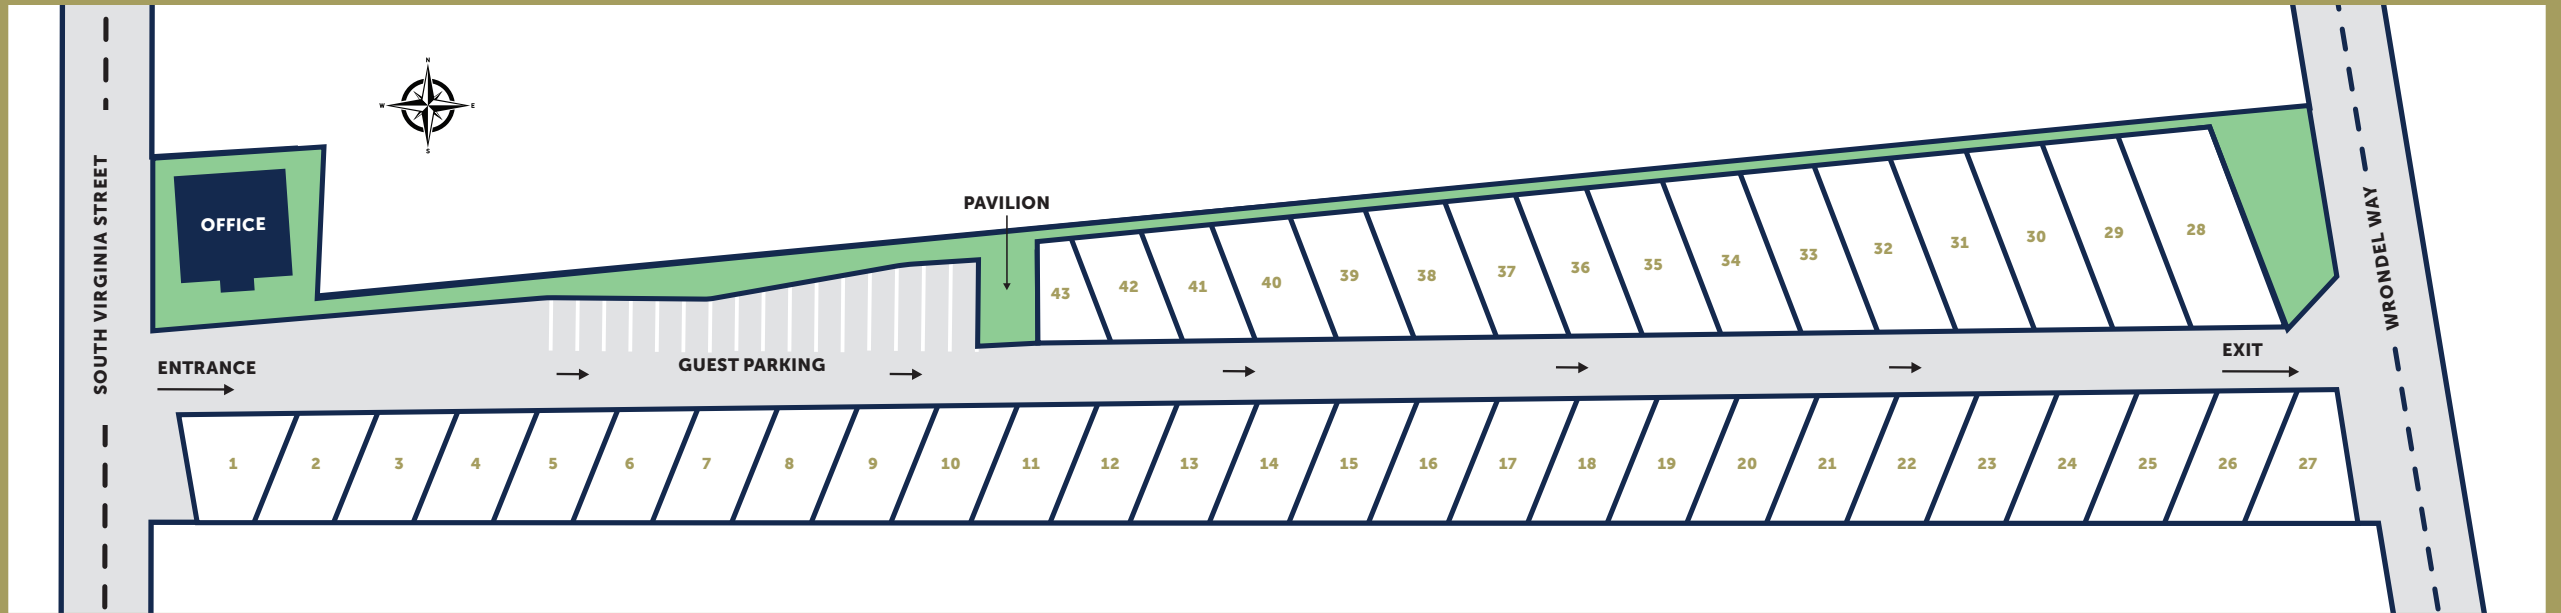

# PEPPER RIDGE

RV PARK

2760 South Virginia Street • Reno, Nevada 89502

**FIND YOUR HOME TODAY**

[PepperRidgeRVPark.com](http://PepperRidgeRVPark.com)

**MONTE CRISTO**  
COMMUNITIES